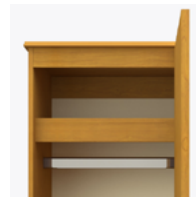

The raised overlay over the bead board design on this collection adds a classic style feature.

Door Hinges

100° self-closing, kitchen-grade Blum® Euro Hinges provide a smooth motion.

Clothes Rod

Standard clothing rod may be attached at ADA height of 48" from the floor.